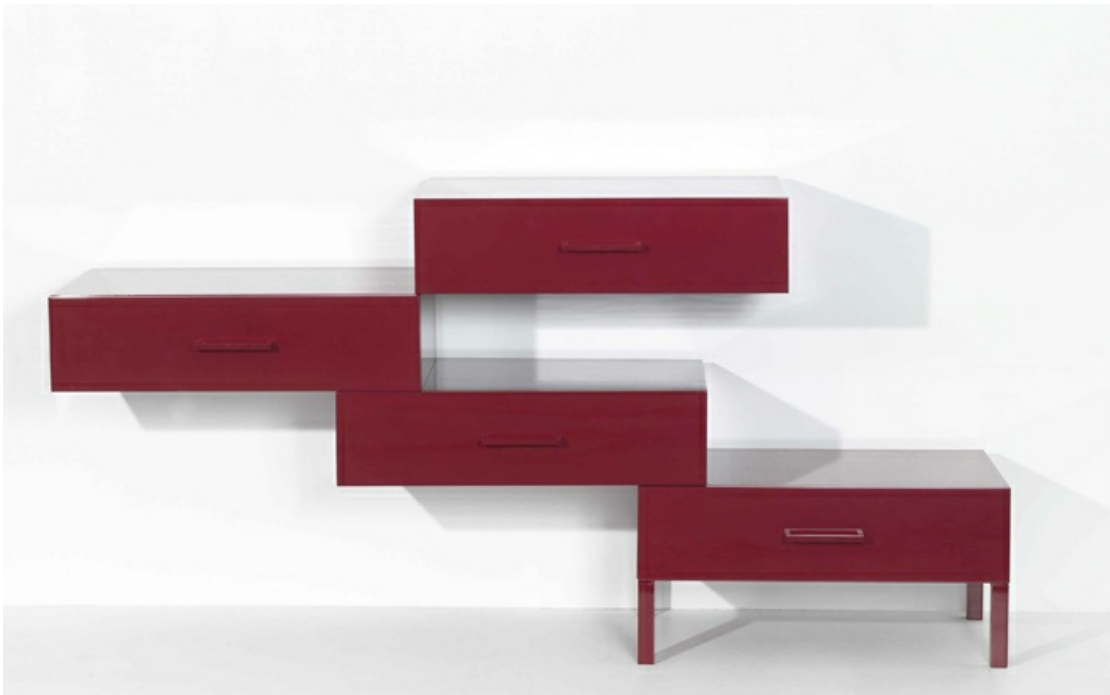

## **Divided Sideboard #3, 2007**

Designer: **Front Design**

Producer: Galerie KREO

**Limited edition of 8 pieces + 2 E.A.+ 2 Prototypes**

**Numbered and signed pieces**

### **Materials:**

Each piece is unique in its colour (cf. RAL range). Structure in M.D.F. lacquered with metallic paint.

Colour: to choose.

### **Dimensions:**

- Height: 32,6 inches (83 cm) - Width: 66,1 inches (168 cm) - Depth: 15,7 inches (40 cm)

- Height: 3,5 inches (9 cm) - Depth: 13 inches (33 cm) - Height of the bottom drawer: 2,4 inches (6 cm)