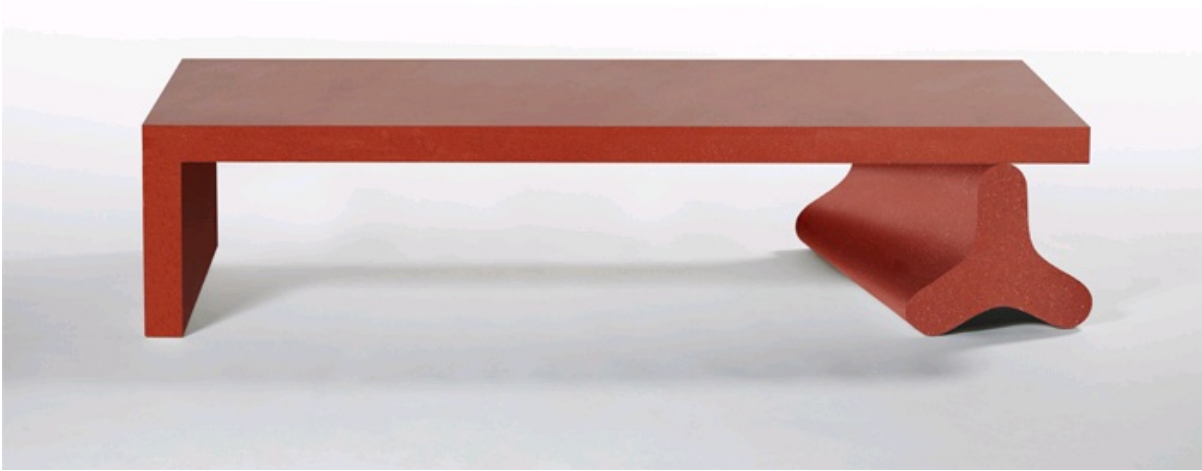

Azo Coffee Table, 2017

Designer: **François Bauchet**

Producer: Galerie KREO

Limited edition of 8 pièces + 2 A.P. + 2 Prototypes
Numbered and signed pieces

Materials:

Composite material made of concrete, sand and resin. Internal honeycomb structure.

Dimensions:

Height : 34,64 in. (88cm) ; Length : 70,86 in. (180cm) ; Depth : 19,68 in. (50cm)

Image credits:
© COURTESY GALERIE KREO