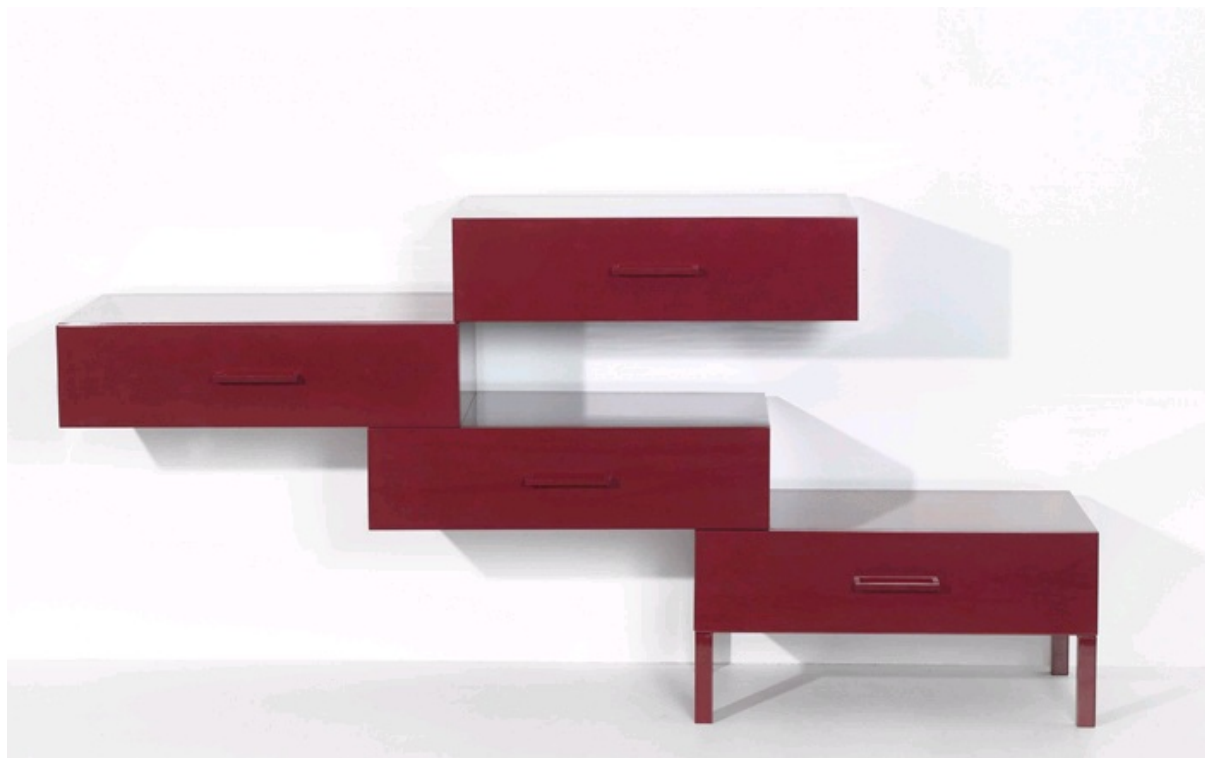

Divided Sideboard #3, 2007

Designer: **Front Design**

Producer: Galerie KREO

Limited edition of 8 pieces + 2 E.A. + 2 Prototypes

Numbered and signed pieces

Materials:

Each piece is unique in its colour (cf. RAL range). Structure in M.D.F lacquered with metallic paint.
Colour: to choose.

Dimensions:

- Height: 32,6 inches (83 cm) - Width: 66,1 inches (168 cm) - Depth: 15,7 inches (40 cm)

- Height: 3,5 inches (9 cm) - Depth: 13 inches (33 cm) - Height of the bottom drawer: 2,4 inches (6 cm)