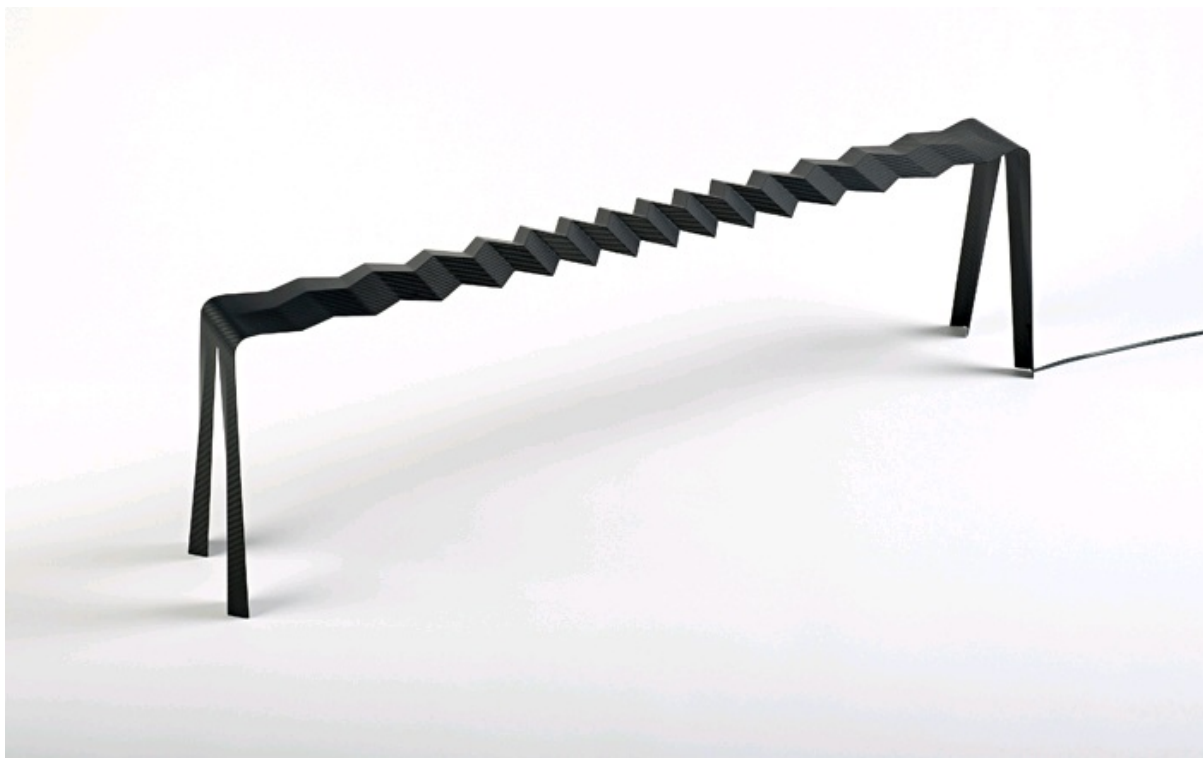

Slim & Strong, 2008
Designer: **Delphine Frey**

Producer: Galerie KREO
Limited edition of 8 pieces + 2 A. P. + 2 Prototypes
Numbered and signed pieces

Materials:
Carbone, copper cable and LED.

Dimensions:
- Height: 11 inches (28 cm) - Longueur: 36,6 inches (93 cm) - Depth: 4,7 inches (12 cm)