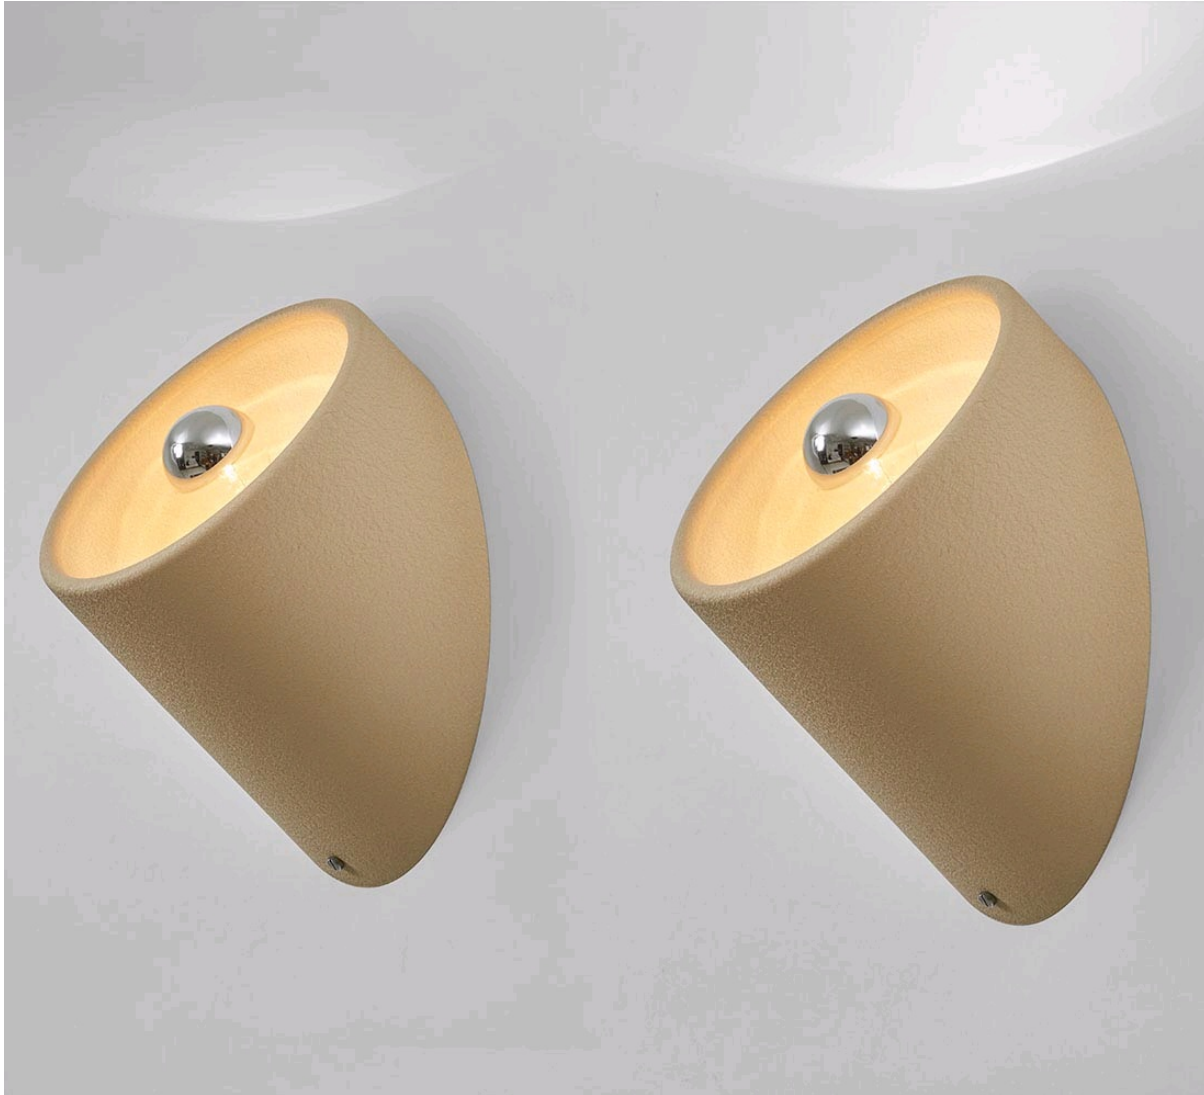

Galerie kreo

235, 1971
Designer: **BOERI Cini**

Producer: Arteluce

Materials:
Ivory metal mount

Dimensions:
H 20 cm D 24 cm

Image credits:
© COURTESY GALERIE KREO