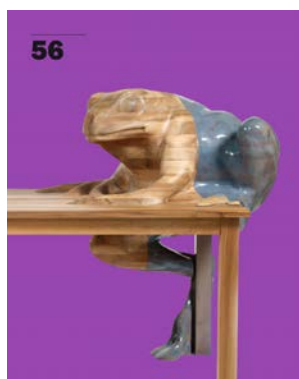

Opening night:
April 4th 2009
from 4:00 p.m. to 9:00 p.m.
Opening hours:
Tuesday to Saturday
from 11:00 a.m. until 7:00 p.m.

Hella JONGERIUS « natura design magistra »

Hella Jongerius celebrates the sculptural quality of design in her latest products, artificial flowers and animal tables, which will be shown in Gallery kreO in Paris, April 2009.